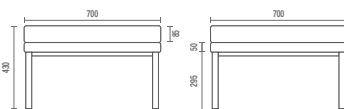

# DISEÑOS TÉCNICOS

36.505 Sillón Individual

36.555 HB Doble

11.801 Mesa Talk

36.505 Sofá Esquina

36.575 HB Face-to-Face

36505 Sofá Central

36.565 HB Reunión